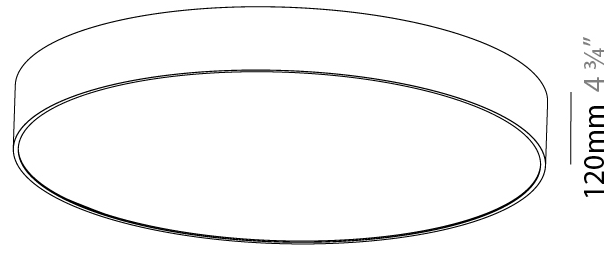

1. To build a product code in our configurator select the specify button on the base model # product page
2. To build a manual product code on this datasheet choose from the options listed below in blue font and add the suffix to the base model #

GENERAL

Series: Sign
Brand: Prolicht
Division: Architectural
Mounting Type: Surface
Mounting Location: Ceiling
Subcategory: Ambient

PHYSICAL

Shape: Round
Diameter (mm): 1250
Diameter (in): 49 ³/₁₆
Height (mm): 120
Height (in): 4 ³/₄
Light Distribution: Direct
Weight (kg): 27.9
Weight (lbs): 61.509
Diffuser: PMMA - Opal
Fixture Finish: SSR / BKV / CWI / CRY / HAB / UFT / ITA / RUA / FTG / MYG / LOD / PUS / FRO / FUP / KIA / POP / BLS / SPG / MEY / GOH / GUM / CHC / COM / ABZ / JAG / OBR / MOS / ROR
Fixture Material: Extruded Aluminum / Steel

ELECTRICAL

Lamp Type: LED (Zhaga Standard)
Input Wattage (W): 214.5
Total Output Wattage (W): 183
Dimming: Tri-Mode (Non-Dimming and Phase Dimming (120Vac only) and 0-10V Dimming)
Driver Included: Yes
Driver Location: Integrated
Driver Type: Constant Current - Universal
Driver Class: Class 1
Input Voltage (V): 120 - 277
Constant Current (MA): 500

LED

Color Temperature (°K): 2700 / 3000 / 3500 / 4000
Max. Delivered Lumen (lm): 18880 / 20306 / 20720
CRI: >80 CRI
Efficiency (%): 78
Lamp Life (hrs): 50000

OPTICAL

RATINGS AND CERTIFICATIONS

Certified By: Certified for North American Standards
IP rating: IP20

Ø 1250mm 49 ³/₁₆"

120mm 4 ³/₄"